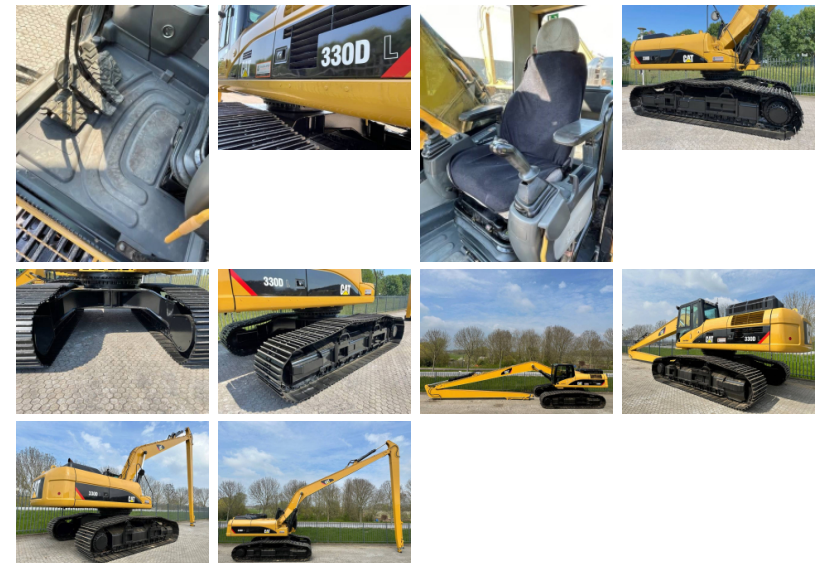

## CAT 330DL Long Reach with Cat 345 undercarriage

Amount of previous owners  
Attachments  
Brand  
Bucket capacity cm<sup>3</sup>  
Certificates  
Condition  
Condition Info/Guarantee  
Country  
Delivery terms  
Dipper / stick length cm  
Emission level  
Engine  
Engine Manufacturer  
Engine output hp  
Full service history  
General grade (1 min - 5 max)  
Gross Weight kg  
Inspection report  
Internal stock no.  
Latest inspection

Machine Location  
Manufacturing / Serial  
number  
Model  
Model description  
Original colour  
Other information

one [1] unit Caterpillar 330DL Long reach  
excavator year 2008 used Erops cabin with  
airconditioning and heatingsystem  
airsuspended driverseat Long Reach boom  
and stick 20 mtr reach extra counterweight  
airsuspended driverseat Heavy Duty High  
Wide undercarriage trackshoes 850 mm  
safety valves factory CE certified original  
colour radio CD player engine Cat C13 with  
325 Hp new GP bucket with teeth included  
Price ex works Haaften NL each Euro

Output of the auxiliary  
hydraulics l/min

Power type

Product link

Production country

Registration number

Track width cm

Transport dimensions  
[LxWxH] m

Tyre brand