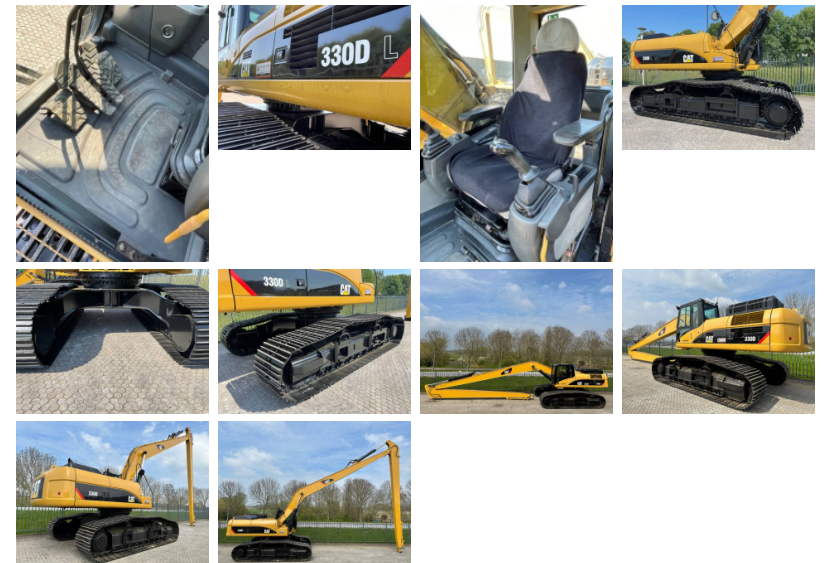

CAT 330DL Long Reach with HDHW undercarriage

Amount of previous owners

Attachments

Brand

Bucket capacity cm³

Certificates

Condition Info/Guarantee

Country

Damaged

Delivery terms

Dipper / stick length cm

Emission level

Engine

Engine Manufacturer

Engine output hp

Extra options

Full service history

General grade (1 min - 5 max)

Gross Weight kg

Inspection report

Internal stock no.