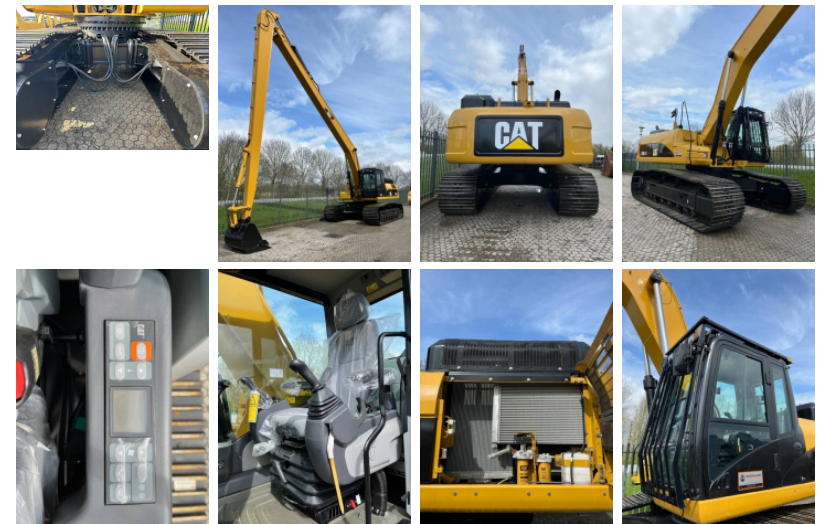

CAT 336 DL long reach with adj. undercarriage

Amount of previous owners
Attachments
Brand
Bucket capacity cm³
Certificates
Condition
Condition info/guarantee
Country
Delivery terms
Dipper / stick length cm
Emission level
Engine
Engine manufacturer
Engine output hp
Full service history
General grade (1 min - 5 max)
Gross Weight kg
Inspection report
Internal stock no.
Latest inspection

Machine location
Manufacturing / Serial
number
Model
Model description
Original colour
Other information

Riverland Equipment BV offers you from stock : One x [1] Caterpillar 336 DL Long Reach excavator 150 hours only Long Reach boom and stick - Ditch cleaning 19.5 meters reach Including bucket with teeth Extra counterweight hydraulic adjustable undercarriage , extra long , extra wide (3,0 meter to 4,6) Erops cabin with airconditioning Cabin protection guards airsuspended driverseat climate control radio player with Bluetooth electric refuel pump rear view camera original colour engine Cat 9 Acert with 325 Hp, no AdBlue working weight 45.000 kg produced in Belgium Price ex works Haaften The Netherlands Euro POR