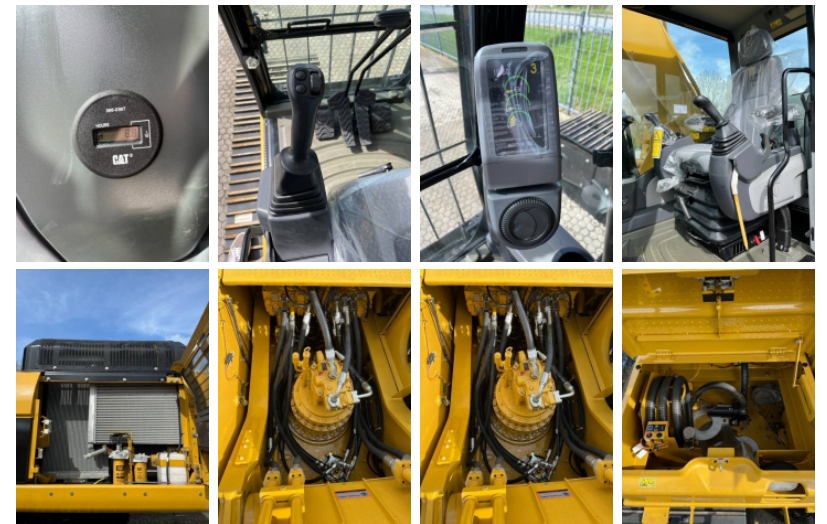

CAT 336 Long Reach new unused

Amount of previous owners

Attachments

Brand

Bucket capacity cm³

Certificates

Condition

Condition Info/Guarantee

Country

Damaged

Delivery terms

Dipper / stick length cm

Emission level

Engine

Engine Manufacturer

Engine output hp

Full service history

General grade (1 min - 5 max)

Gross Weight kg

Inspection report

Internal stock no.