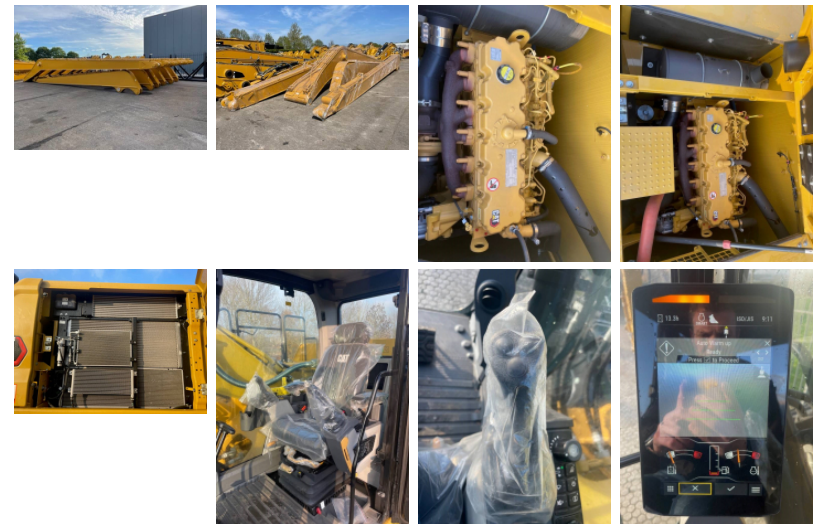

CAT 336GC Long Reach non CE non EPA

Amount of previous owners

Attachments

Brand

Bucket capacity cm³

Certificates

Condition

Condition info/guarantee

Country

Delivery terms

Dipper / stick length cm

Emission level

Engine

Engine manufacturer

Engine output hp

Full service history

General grade (1 min - 5 max)

Gross Weight kg

Inspection report

Internal stock no.

Latest inspection