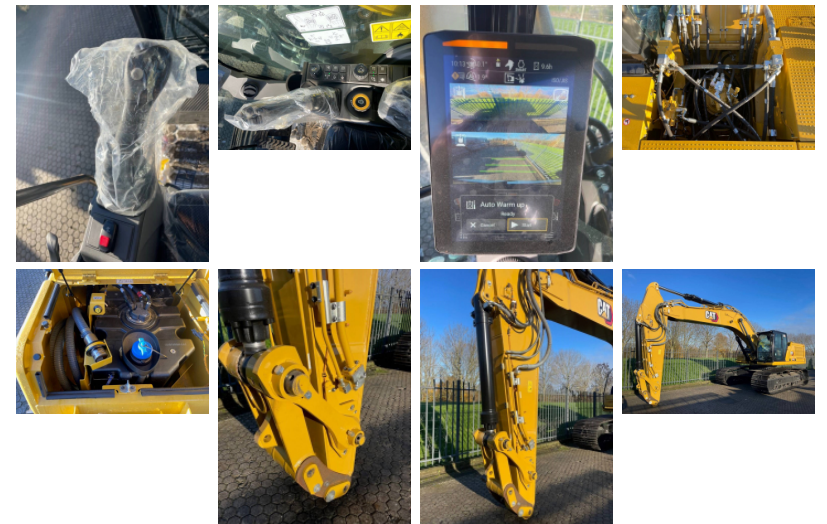

CAT 340 new unused with factory CE and EPA

Amount of previous owners
Attachments
Brand
Bucket capacity cm³
Certificates
Condition Info/Guarantee
Country
Damaged
Delivery terms
Dipper / stick length cm
Emission level
Engine
Engine Manufacturer
Engine output hp
Extra options
Full service history
General grade (1 min - 5 max)
Gross Weight kg
Inspection report
Internal stock no.

Latest inspection
Machine Location
Manufacturing / Serial
number
Model
Model description
Original colour
Other information

one [1] unit Caterpillar 340 excavator year
2022 november Erops cabin with
airconditioning airsuspended driverseat
climate control radio player with Bluetooth
trackshoes 850 mm electr refuel pump
rear view and dead spot camera check
valves automatic central greasing system
original colour engine Cat 9.3 with 325 Hp
working weight 41.000 kg factory CE
certified factory EPA certified Price ex works
Haaften The Netherlands

Output of the auxiliary
hydraulics l/min
Power type
Product link
Production country
Registration number
Track width cm
Transport dimensions m
(LxWxH)

RIVERLAND EQUIPMENT BV

Hertog Karelweg 21
NL 4175 LS Haaften
The Netherlands