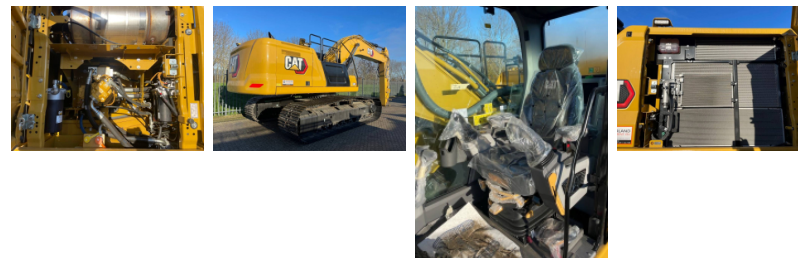

CAT 340 new unused with factory CE and EPA

Amount of previous owners
Attachments
Brand
Bucket capacity cm³
Certificates
Condition Info/Guarantee
Country
Damaged
Delivery terms
Dipper / stick length cm
Emission level
Engine
Engine Manufacturer
Engine output hp
Extra options
Full service history
General grade (1 min - 5 max)
Gross Weight kg
Inspection report
Internal stock no.

Latest inspection
Machine Location
Manufacturing / Serial
number
Model
Model description
Original colour
Other information

one [1] unit Caterpillar 340 excavator year
2022 november Erops cabin with
airconditioning airsuspended driverseat
climate control radio player with Bluetooth
trackshoes 850 mm electr refuel pump
rear view and dead spot camera check
valves automatic central greasing system
original colour engine Cat 9.3 with 325 Hp
working weight 41.000 kg factory CE
certified factory EPA certified Price ex works
Haaften The Netherlands

Output of the auxiliary
hydraulics l/min
Power type
Product link
Production country
Registration number
Track width cm
Transport dimensions m
(LxWxH)

RIVERLAND EQUIPMENT BV

Hertog Karelweg 21
NL 4175 LS Haaften
The Netherlands