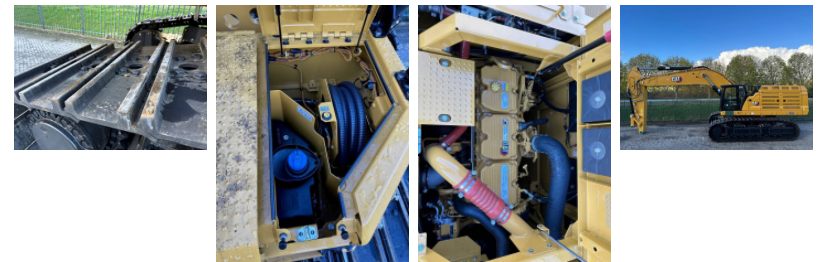

CAT 374 2023 new unused factory CE and EPA all hydr

Amount of previous owners
Attachments
Brand
Bucket capacity cm³
Certificates
Condition
Condition Info/Guarantee
Country
Delivery terms
Dipper / stick length cm
Emission level
Engine
Engine Manufacturer
Engine output hp
Full service history
General grade (1 min - 5 max)
Gross Weight kg
Inspection report
Internal stock no.
Latest inspection

Manufacturing / Serial
number

Model

Model description

Original colour

Other information

one [1] new unused Caterpillar 374
excavator year 2023 Erops Premium cabin
with airconditioning and climatecontrol
airsuspended , heated and aircooled driver
seat VG undercarriage with 900 mm
trackshoes reverse camera and dead spot
camera with colourscreen electric refueling
pump worklights Reach boom with 3.60 mtr
stick safety valves extra hydraulic lines for
hammer shear rotating additional refuel
pump radio CD player blue tooth DAB USB
CAT intelligence ECO mode emergency
switch total weight 80.000 kg engine CAT
C15 with 496 Hp 2 x hydr mainpump 2 x
448 ltr/min work pressure 370 Bar factory
CE certified factory EPA certified Price ex
works Haaften The Netherlands