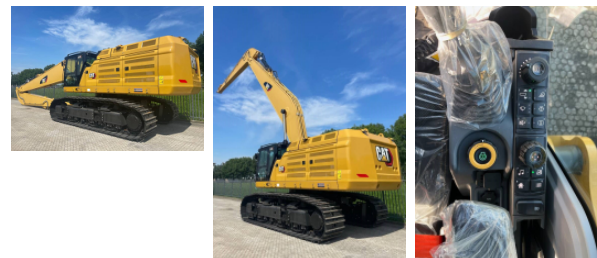

## CAT 374 Long Reach 2023 factory CE and EPA

Amount of previous owners

Attachments

Brand

Bucket capacity cm<sup>3</sup>

Certificates

Condition

Condition Info/Guarantee

Riverland Equipment BV offers you from stock : one [1] new unused Caterpillar 374 excavator year 2023 Erops Premium cabin with airconditioning and climatecontrol airsuspended , heated and aircooled driver seat VG undercarriage with 900 mm trackshoes reverse camera and dead spot camera with colourscreen electric refueling pump worklights Reach boom with 3.60 mtr stick safety valves extra hydraulic lines for hammer shear rotating additional refuel pump radio CD player blue tooth DAB USB CAT intelligence ECO mode emergency switch total weight 80.000 kg engine CAT C15 with 496 Hp 2 x hydr mainpump 2 x 448 ltr/min work pressure 370 Bar factory CE certified factory EPA certified Price ex works Haaften The Netherlands