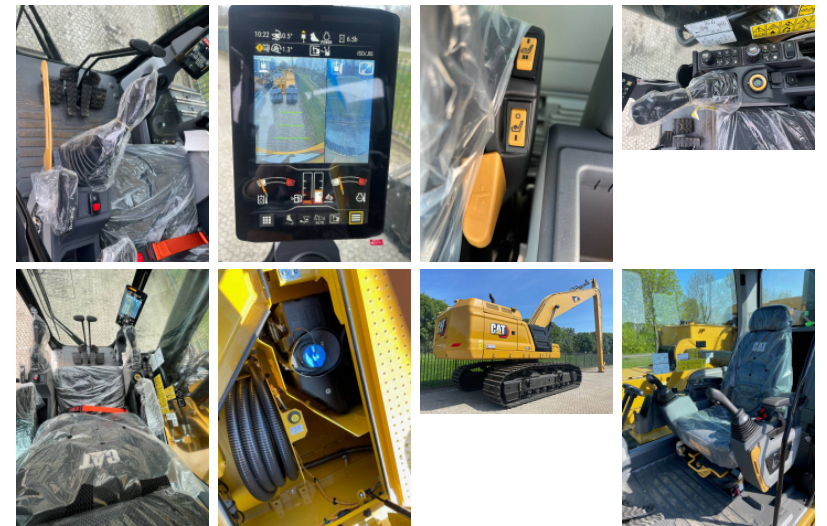

CAT 374 Long Reach 2023 factory CE and EPA

Amount of previous owners

Attachments

Brand

Bucket capacity cm³

Certificates

Condition

Condition Info/Guarantee

Country

Damaged

Delivery terms

Dipper / stick length cm

Emission level

Engine

Engine Manufacturer

Engine output hp

Full service history

General grade (1 min - 5 max)

Gross Weight kg

Inspection report

Internal stock no.