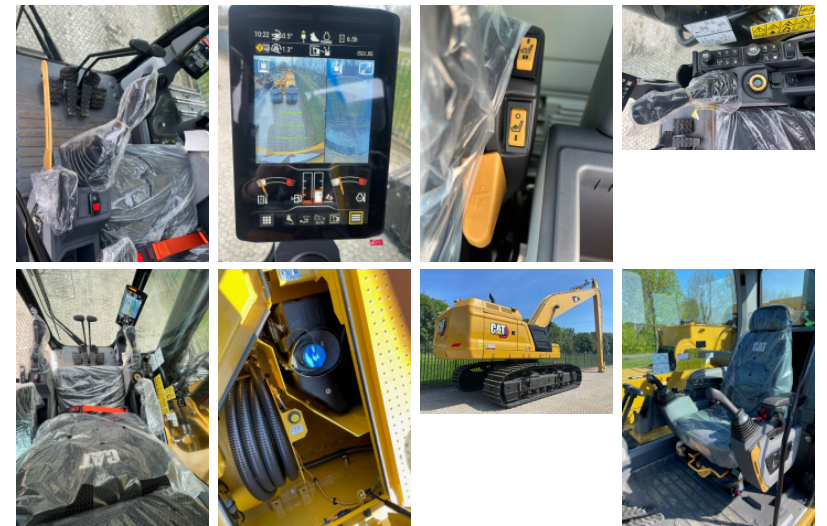

## CAT 374 Long Reach demo 2023 factory CE and EPA

Amount of previous owners  
Attachments  
Brand  
Bucket capacity                      cm<sup>3</sup>  
Certificates  
Condition  
Condition Info/Guarantee  
Country  
Damaged  
Delivery terms  
Dipper / stick length                      cm  
Emission level  
Engine  
Engine Manufacturer  
Engine output                              hp  
Full service history  
General grade (1 min - 5 max)  
Gross Weight                              kg  
Inspection report  
Internal stock no.

Latest inspection  
Machine Location  
Manufacturing / Serial  
number  
Model  
Model description  
Original colour  
Other information

Riverland Equipment BV offers you from stock : one [1] new unused Caterpillar 374 excavator year 2023 Erops Premium cabin with airconditioning and climatecontrol airsuspended , heated and aircooled driver seat VG undercarriage with 900 mm trackshoes reverse camera and dead spot camera with colourscreen electric refueling pump worklights Reach boom with 3.60 mtr stick safety valves extra hydraulic lines for hammer shear rotating additional refuel pump radio CD player blue tooth DAB USB CAT intelligence ECO mode emergency switch total weight 80.000 kg engine CAT C15 with 496 Hp 2 x hydr mainpump 2 x 448 ltr/min work pressure 370 Bar factory CE certified factory EPA certified Price ex works Haaften The Netherlands