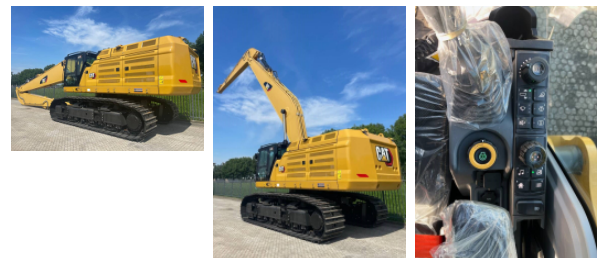

## CAT 374 Long Reach demo 2023 factory CE and EPA

Amount of previous owners  
Attachments  
Brand  
Bucket capacity                      cm<sup>3</sup>  
Certificates  
Condition  
Condition Info/Guarantee  
Country  
Damaged  
Delivery terms  
Dipper / stick length                      cm  
Emission level  
Engine  
Engine Manufacturer  
Engine output                              hp  
Full service history  
General grade (1 min - 5 max)  
Gross Weight                              kg  
Inspection report  
Internal stock no.

Latest inspection  
Machine Location  
Manufacturing / Serial  
number  
Model  
Model description  
Original colour  
Other information

Riverland Equipment BV offers you from stock : one [1] new unused Caterpillar 374 excavator year 2023 Erops Premium cabin with airconditioning and climatecontrol airsuspended , heated and aircooled driver seat VG undercarriage with 900 mm trackshoes reverse camera and dead spot camera with colourscreen electric refueling pump worklights Reach boom with 3.60 mtr stick safety valves extra hydraulic lines for hammer shear rotating additional refuel pump radio CD player blue tooth DAB USB CAT intelligence ECO mode emergency switch total weight 80.000 kg engine CAT C15 with 496 Hp 2 x hydr mainpump 2 x 448 ltr/min work pressure 370 Bar factory CE certified factory EPA certified Price ex works Haaften The Netherlands