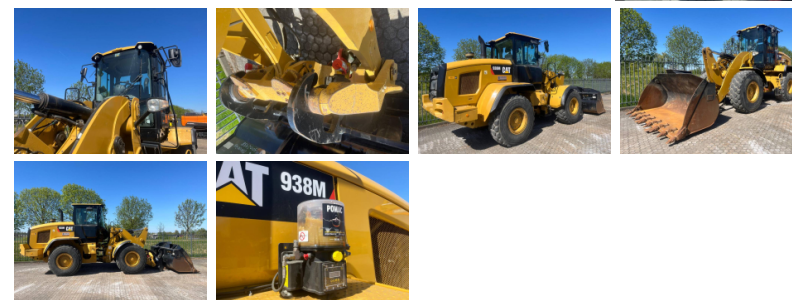

Internal stock no.

Latest inspection

Machine location

Manufacturing / Serial
number

Maximum lift capacity   kg

Model

Model description

Original colour

Other information

Riverland Equipment BV offers you from stock: One [1] x unit Caterpillar 938M full spec 3800 hours 2020 Erops deluxe cabin with airconditioning airsuspended driver seat Michelin XHA 20.5 R25 tires RCS (Ride Control System) original colour CAT C7.1 engine Rear view camera 3rd hydraulic valve quick coupler Fusion GP bucket with straight edge Set of forks Heated and electric adjustable mirrors Automatic central greasing Reversible fan Sunblinds cabin screens radio CD player toolbox beacon factory CE certified washed , cleaned and workshop tested Price ex works Haaften The Netherlands each Euro POR

Output of the auxiliary   l/min
hydraulics

Power type

RIVERLAND
EQUIPMENT BV

RIVERLAND EQUIPMENT BV

Hertog Karelweg 21
NL 4175 LS Haaften
The Netherlands

T: +31 418 654000

F: +31 418 651623

E: info@riverlandequipment.com