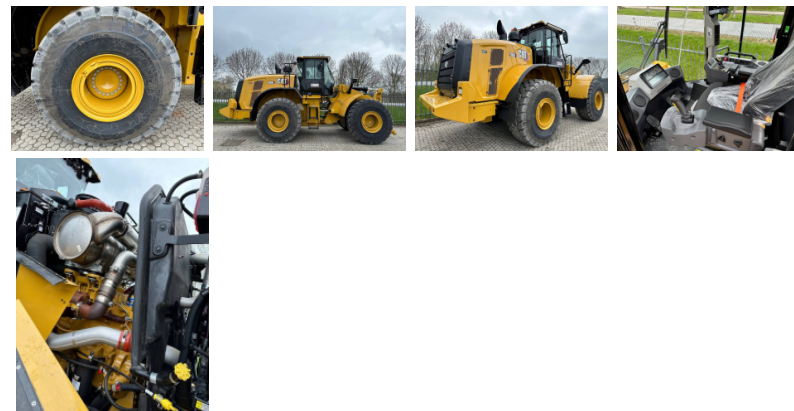

CAT 966 new unused 2022 factory CE certified

Amount of previous owners
Attachments
Body type
Brand
Bucket capacity cm³
Cabin type
Certificates
Condition
Condition info/guarantee
Country
Damaged
Delivery terms
Emission level
Engine
Engine manufacturer
Engine output hp
Front tyres remaining %
Full service history
General grade [1 min - 5 max]
Gross Weight kg

Inspection report	
Internal stock no.	
Latest inspection	
Machine location	
Manufacturing / Serial number	
Maximum lift capacity	kg
Model	
Model description	
Original colour	
Other information	RIVERLAND Equipment BV offers you from stock : one [1] x unit Caterpillar 966 wheelloader new unused 2022 tires 26.5 x 25 rops cabin with airconditioning airsuspended driver seat original colour worklights toolbox beacon radio player with blue tooth factory CE certified Price ex works Haaften The Netherlands each Euro POR
Output of the auxiliary hydraulics	l/min
Power type	
Product link	
Production country	
Rear tyres remaining	%
Registration number	
Top speed	km/h