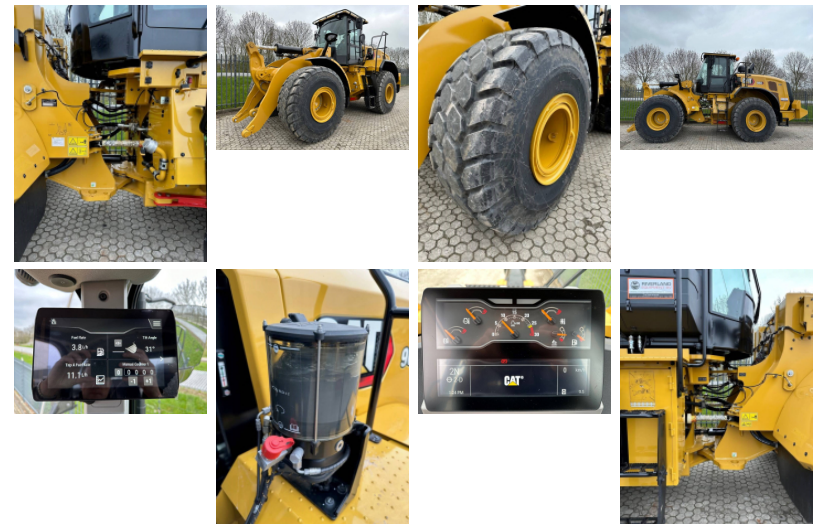

CAT 966 new unused 2022 factory CE certified

Amount of previous owners
Attachments
Body type
Brand
Bucket capacity cm³
Cabin type
Certificates
Condition
Condition info/guarantee
Country
Damaged
Delivery terms
Emission level
Engine
Engine manufacturer
Engine output hp
Front tyres remaining %
Full service history
General grade [1 min - 5 max]
Gross Weight kg

Inspection report	
Internal stock no.	
Latest inspection	
Machine location	
Manufacturing / Serial number	
Maximum lift capacity	kg
Model	
Model description	
Original colour	
Other information	RIVERLAND Equipment BV offers you from stock : one [1] x unit Caterpillar 966 wheelloader new unused 2022 tires 26.5 x 25 rops cabin with airconditioning airsuspended driver seat original colour worklights toolbox beacon radio player with blue tooth factory CE certified Price ex works Haaften The Netherlands each Euro POR
Output of the auxiliary hydraulics	l/min
Power type	
Product link	
Production country	
Rear tyres remaining	%
Registration number	
Top speed	km/h