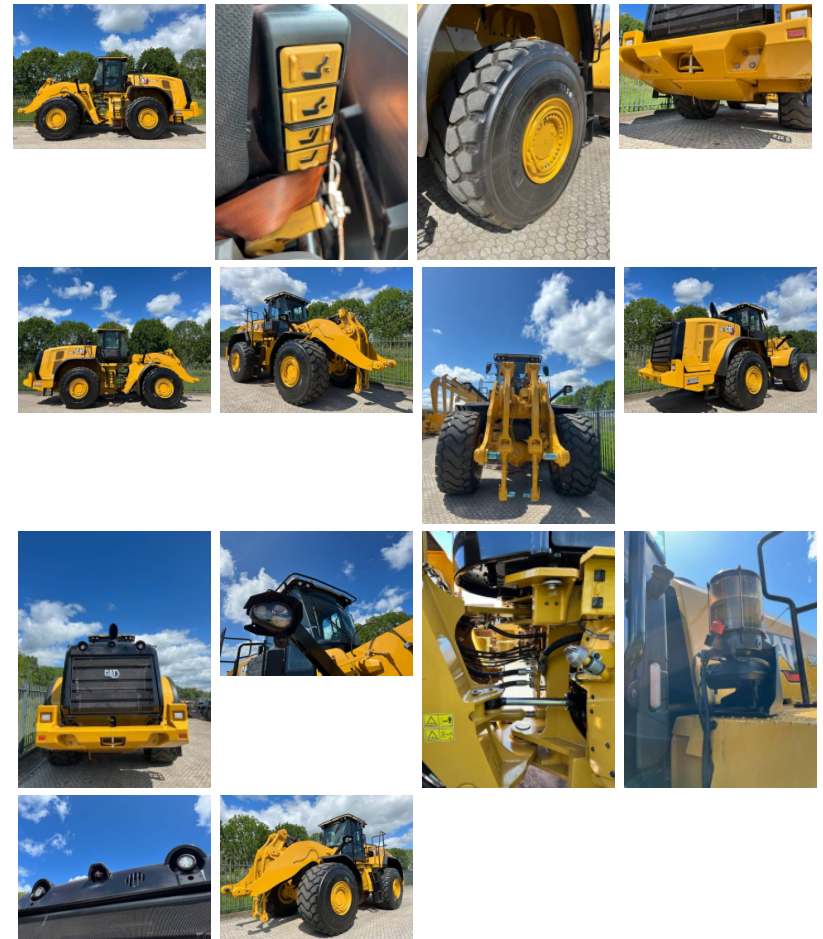

Inspection report
Internal stock no.
Latest inspection
Machine location
Manufacturing / Serial
number
Maximum lift capacity
kg
Model
Model description
Original colour
Other information

Riverland Equipment BV offers you from stock: one [1] x unit Caterpillar 980 wheelloader year 2022 only 2525 hours Erops cabin with airconditioning joystick steering ride control comfort system emergency steering airsuspended driver comfort seat powered and heated seat tires 29,5 x 25 Michelin XHA rear view camera original colour automatic central greasing system radio CD player toolbox beacon factory CE certified washed , cleaned and workshoptested Price ex works Haaften The Netherlands each Euro POR

Output of the auxiliary
hydraulics
Power type
Product link

l/min