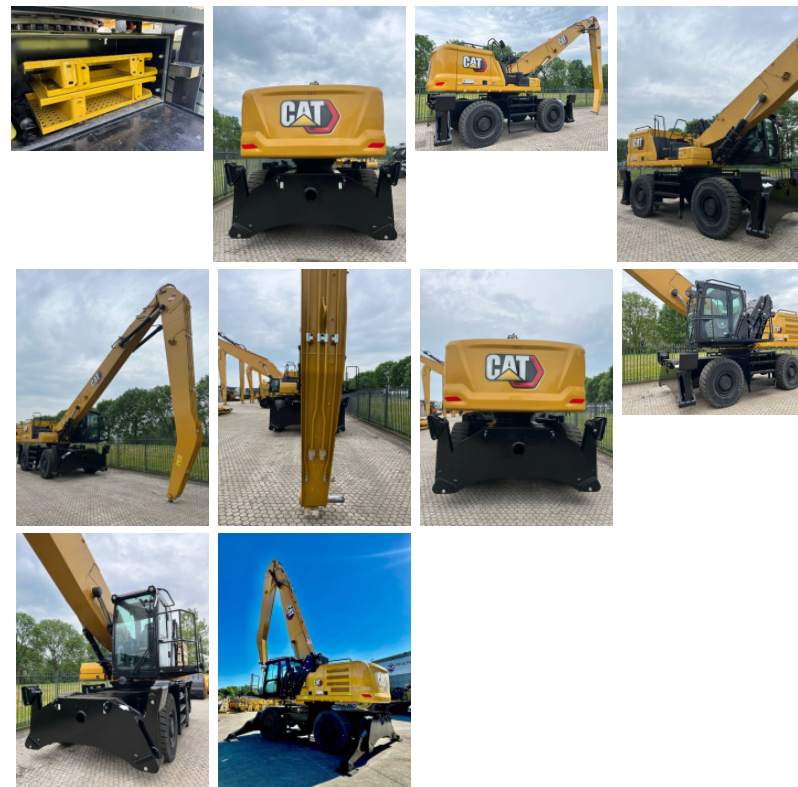

Internal stock no.

Latest inspection

Machine Location

Manufacturing / Serial
number

Max cabin floor height   cm

Max. working load   kg

Model

Model description

Original colour

Other information

one [1] x Caterpillar MH 3040 mobile
Material Handler demo year 2022 hours
490 only engine 225 Hp rear view camera
hydraulic lines for rotating adjustable Erops
cabin with airconditioning MH boom and
drop nose stick with twin stick cilinders
airsuspended driverseat radio player with
Bluetooth original colour extra worklights 4
pcs solid twin tires 4 pcs stabilizers
automatic central greasing system road
package with roadlights beacon
workingweight 38.600 kg made in China
factory CE certified factory EPA certified
Package price ex works Haften The
Netherlands

Output of the auxiliary   l/min
hydraulics

RIVERLAND
EQUIPMENT BV

RIVERLAND EQUIPMENT BV

Hertog Karelweg 21
NL 4175 LS Haften
The Netherlands