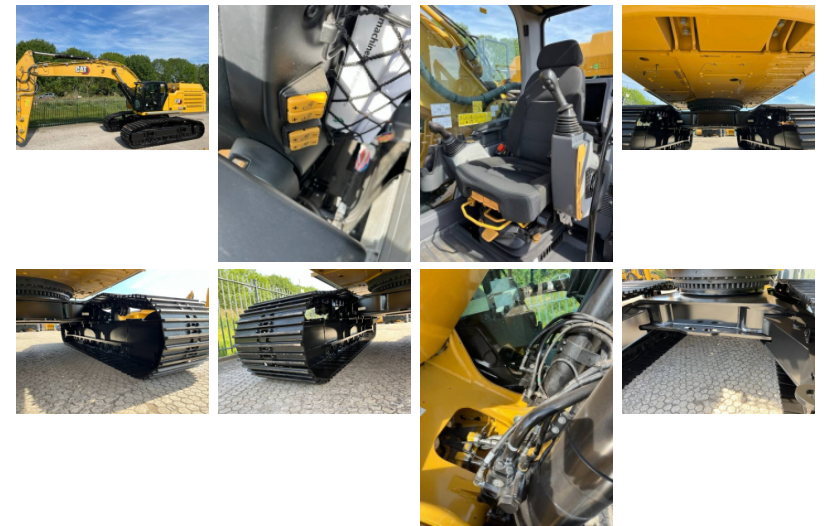

# Caterpillar 352 from 2023 with only 820 hours EPA and CE

Amount of previous owners  
Attachments  
Brand  
Bucket capacity cm<sup>3</sup>  
Certificates  
Condition Info/Guarantee  
Country  
Damaged  
Delivery terms  
Dipper / stick length cm  
Emission level  
Engine  
Engine Manufacturer  
Engine output hp  
Extra options  
Full service history  
General grade [1 min - 5 max]  
Gross Weight kg  
Inspection report

Internal stock no.  
Latest inspection  
Machine Location  
Manufacturing / Serial  
number  
Model  
Model description  
Original colour  
Other information       Haaften, Gelderland  
Output of the auxiliary  
hydraulics               l/min  
Power type  
Product link  
Production country  
Registration number  
Track width               cm  
Transport dimensions    m  
(LxWxH)  
Undercarriage  
Year of manufacture