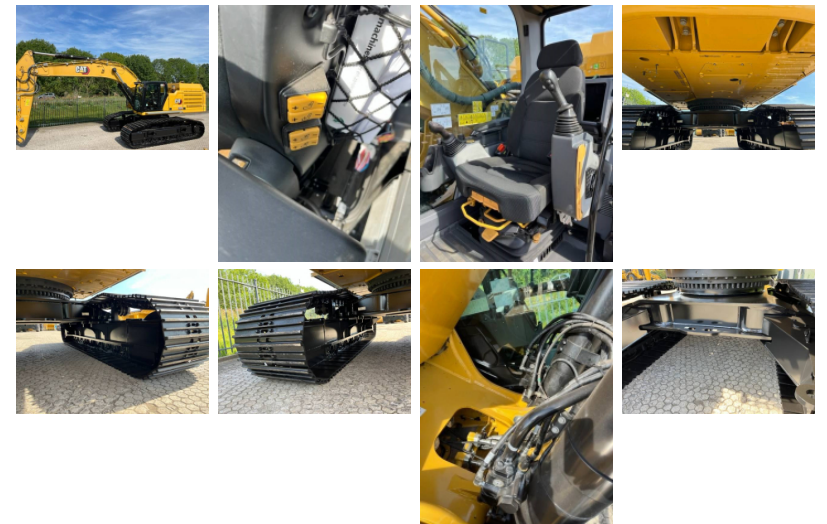

Caterpillar 352 from 2023 with only 820 hours EPA and CE

Amount of previous owners

Attachments

Brand

Bucket capacity cm³

Certificates

Condition Info/Guarantee

Country

Damaged

Delivery terms

Dipper / stick length cm

Emission level

Engine

Engine Manufacturer

Engine output hp

Extra options

Full service history

General grade [1 min - 5 max]

Gross Weight kg

Inspection report

Internal stock no.
Latest inspection
Machine Location
Manufacturing / Serial
number
Model
Model description
Original colour
Other information Haaften, Gelderland
Output of the auxiliary
hydraulics l/min
Power type
Product link
Production country
Registration number
Track width cm
Transport dimensions
(LxWxH) m
Undercarriage
Year of manufacture