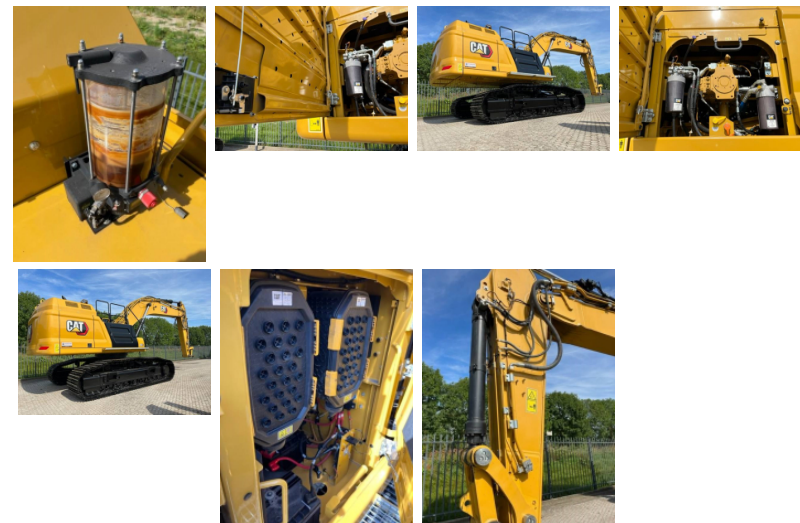

Caterpillar 352 from 2023 with only 820 hours EPA and CE

Amount of previous owners

Attachments

Brand

Bucket capacity cm³

Certificates

Condition Info/Guarantee

Country

Full service history

General grade [1 min - 5 max]

Gross Weight kg

Inspection report

Internal stock no.
Latest inspection
Machine Location
Manufacturing / Serial
number
Model
Model description
Original colour
Other information Haaften, Gelderland
Output of the auxiliary
hydraulics l/min
Power type
Product link
Production country
Registration number
Track width cm
Transport dimensions
(LxWxH) m
Undercarriage
Year of manufacture