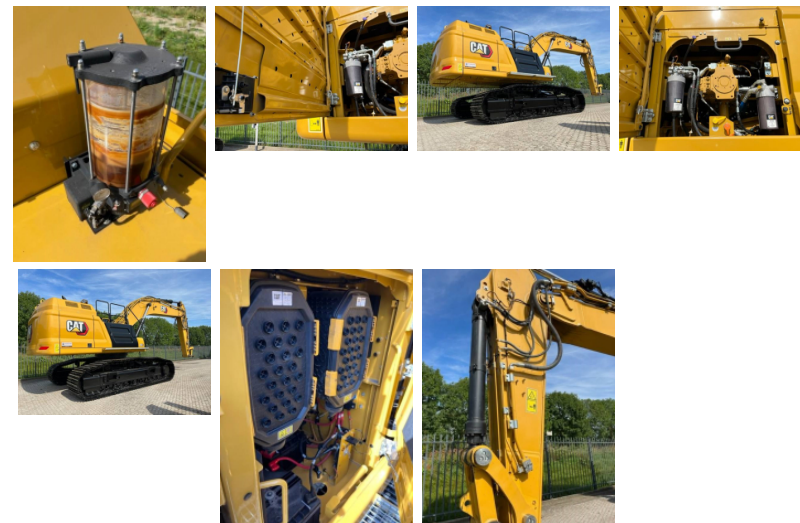

# Caterpillar 352 from 2023 with only 820 hours EPA and CE

Amount of previous owners  
Attachments  
Brand  
Bucket capacity cm<sup>3</sup>  
Certificates  
Condition Info/Guarantee  
Country  
Damaged  
Delivery terms  
Dipper / stick length cm  
Emission level  
Engine  
Engine Manufacturer  
Engine output hp  
Extra options  
Full service history  
General grade [1 min - 5 max]  
Gross Weight kg  
Inspection report

Internal stock no.  
Latest inspection  
Machine Location  
Manufacturing / Serial  
number  
Model  
Model description  
Original colour  
Other information       Haaften, Gelderland  
Output of the auxiliary  
hydraulics               l/min  
Power type  
Product link  
Production country  
Registration number  
Track width               cm  
Transport dimensions    m  
(LxWxH)  
Undercarriage  
Year of manufacture