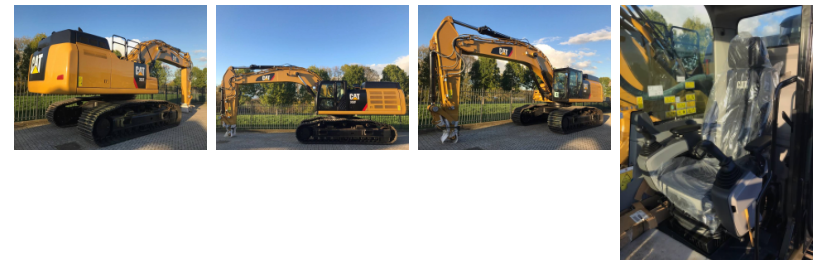

## Caterpillar 352FL 2017

Brand	Caterpillar
CE marked	Yes
Country	Netherlands
EPA marked	Yes
Extra options	New/unused
Machine Location	Haafden
Model	352FL 2017
Original colour	Ja
Other information	RIVERLAND Equipment BV offers you from stock :

one [1] unit Caterpillar 352F tracked excavator  
new unused  
year 2017  
Ergo cabin with airconditioning and climatecontrol  
airsuspended and heated driver seat  
Cat Smart boom  
radio player with bluetooth  
VG undercarriage with 750 mm trackshoes  
monoboom and stick  
reverse camera with colourscreen  
electric refuel pump  
extra hydr lines MP HP quick coupler circuit