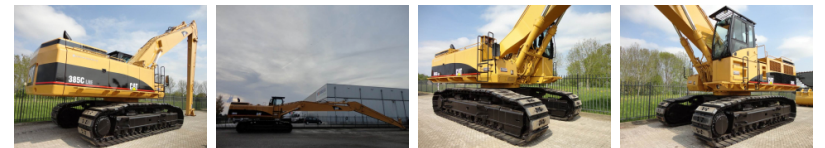

Caterpillar 385CL Long Reach 2005

Amount of previous owners	1
Brand	Caterpillar
CE marked	Yes
Certificates	CE
Country	Netherlands
Delivery terms	EXW
Dipper / stick length	2200000.00 cm
Machine Location	Haaften
Model	385CL Long Reach 2005
Original colour	Ja
Other information	RIVERLAND Equipment BV offers you from stock :

Caterpillar 385CL Long Reach excavator :
year 2005
15600 hours with Cat TA reports
cabin with airconditioning and heating
system
Caterpillar Long Reach boom and stick with
22 mtr reach with new pins and bushings
extra counterweight
automatic central greasing system
safety [hosebraking] valves on lifting
cilinders