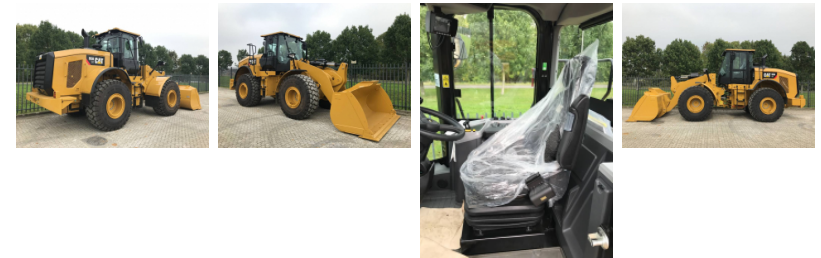

Caterpillar 950 GC new unused

Body type	Articulated
Brand	Caterpillar
CE marked	Yes
Cabin type	Enclosed cab
Certificates	EPA, CE
Country	Netherlands
EPA marked	Yes
Extra options	New/unused
Front tyres remaining	100 %
Machine Location	Haaften
Model	950 GC new unused
Original colour	Ja
Other information	RIVERLAND Equipment BV offers you from stock :

one [1] x units Caterpillar 950G wheelloader
Year 2018
rops cabin with airconditioning
airsuspended driver seat
tires 23,5 x 25
original colour
worklights
toolbox
beacon

RIVERLAND EQUIPMENT BV
Hertog Karelweg 21

radio player with blue tooth
factory CE certified
GP bucket included

Price ex works Haaften The Netherlands

Rear tyres remaining 100 %
Year of manufacture 2018

NL 4175 LS Haaften
The Netherlands

T: +31 418 654000
F: +31 418 651623