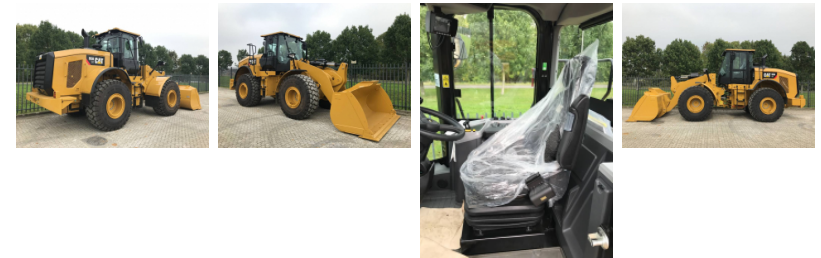

## Caterpillar 950 GC NEW

Body type	Articulated
Brand	Caterpillar
CE marked	Yes
Cabin type	Enclosed cab
Certificates	EPA, CE
Country	Netherlands
EPA marked	Yes
Extra options	New/unused
Front tyres remaining	100 %
Machine Location	Haaften
Model	950 GC NEW
Original colour	Ja
Other information	RIVERLAND Equipment BV offers you from stock :

one [1] x units Caterpillar 950G wheelloader  
Year 2018  
rops cabin with airconditioning  
airsuspended driver seat  
tires 23,5 x 25  
original colour  
worklights  
toolbox  
beacon

**RIVERLAND EQUIPMENT BV**  
Hertog Karelweg 21

radio player with blue tooth  
factory CE certified  
GP bucket included

Price ex works Haaften The Netherlands

Rear tyres remaining 100 %  
Year of manufacture 2018

NL 4175 LS Haaften  
The Netherlands

T: +31 418 654000  
F: +31 418 651623