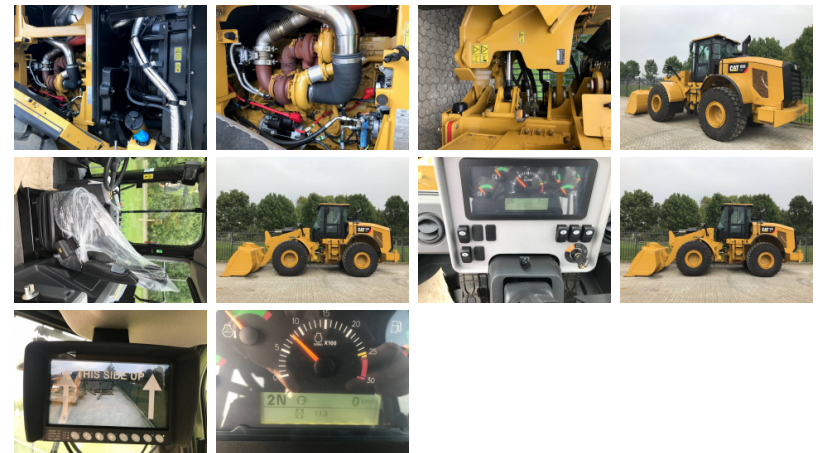

Caterpillar 950GC new unused SOLD

Amount of previous owners	1
Body type	Articulated
Brand	Caterpillar
CE marked	Yes
Cabin type	Enclosed cab
Certificates	EPA, CE
Country	Netherlands
Delivery terms	EXW
EPA marked	Yes
Extra options	New/unused
Front tyres remaining	95 %
General grade [1 min - 5 max]	5
Machine Location	Haaften
Model	950GC new unused SOLD
Original colour	Ja
Other information	RIVERLAND Equipment BV offers you from stock :

two [2] x units Caterpillar 950G wheelloader
year 2017
rops cabin with airconditioning
airsuspended driver seat

tires 23,5 x 25
original colour
worklights
toolbox
beacon
radio player with blue tooth
factory CE certified
GP bucket included