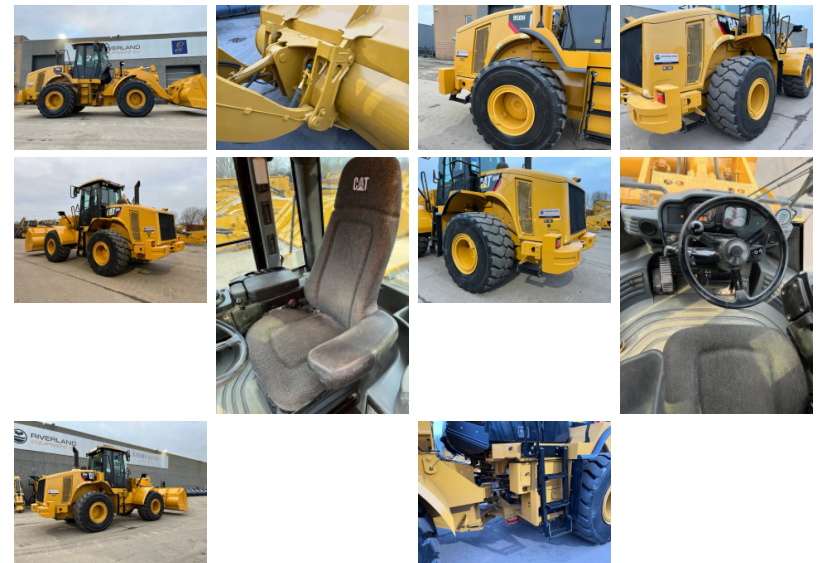

Caterpillar 950H 2011 genuine 6265 hours

Amount of previous owners	
Attachments	
Body type	Articulated
Brand	Caterpillar
Bucket capacity	cm ³
Cabin type	Enclosed cab
Certificates	CE
Condition Info/Guarantee	
Country	Netherlands
Damaged	
Delivery terms	EXW
Emission level	
Engine	
Engine Manufacturer	
Engine output	hp
Extra options	
Front tyres remaining	%
Full service history	
General grade (1 min - 5 max)	3
Gross Weight	kg

Inspection report
Internal stock no.
Latest inspection
Machine Location Haaften, Gelderland
Manufacturing / Serial
number
Maximum lift capacity kg
Model 950H 2011 genuine 6265 hours
Model description
Original colour
Other information one [1] x used Caterpillar 950H wheelloader
 genuine swiss machine
 full steering wheel
 genuine hours 6445
 year 2011
 Erops cabin with airconditioning and heating
 system
 airsuspended driver seat with armrests
 tires Bridgestone 23,5 x 25
 hydraulic Cat quick coupler
 extra 3 rd valve
 GP bucket with straight edge
 worklights
 radio CD player
 automatic central greasing system
 beacon
 toolbox