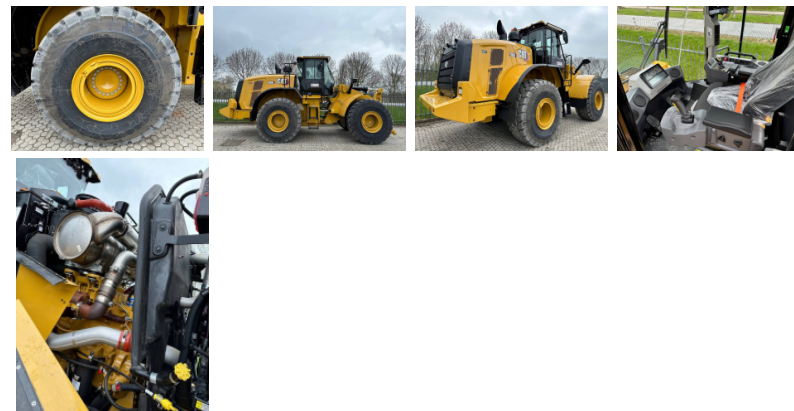

Caterpillar 966 new unused 2022 factory CE certified

Amount of previous owners	
Attachments	
Body type	Articulated
Brand	Caterpillar
Bucket capacity	cm ³
Cabin type	Enclosed cab
Certificates	CE
Condition Info/Guarantee	
Country	Netherlands
Damaged	
Delivery terms	EXW
Emission level	
Engine	
Engine Manufacturer	Caterpillar
Engine output	hp
Extra options	New/unused
Front tyres remaining	100 %
Full service history	
General grade (1 min - 5 max)	5
Gross Weight	kg

Inspection report	
Internal stock no.	
Latest inspection	
Machine Location	Haaften, Gelderland
Manufacturing / Serial number	
Maximum lift capacity	kg
Model	966 demo 2022 factory CE certified
Model description	
Original colour	original colour
Other information	RIVERLAND Equipment BV offers you from stock : one [1] x unit Caterpillar 966 wheelloader new unused 2022 tires 26.5 x 25 rops cabin with airconditioning airsuspended driver seat original colour worklights toolbox beacon radio player with blue tooth factory CE certified Price ex works Haaften The Netherlands per unit Euro
Output of the auxiliary hydraulics	l/min
Power type	
Product link	
Production country	
Rear tyres remaining	100 %
Registration number	
Top speed	km/h