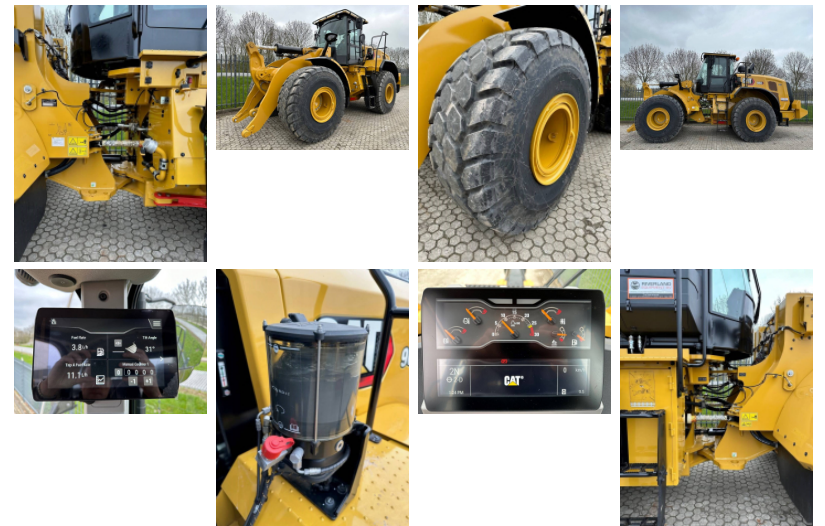

Caterpillar 966 new unused 2022 factory CE certified

Amount of previous owners	
Attachments	
Body type	Articulated
Brand	Caterpillar
Bucket capacity	cm ³
Cabin type	Enclosed cab
Certificates	CE
Condition Info/Guarantee	
Country	Netherlands
Damaged	
Delivery terms	EXW
Emission level	
Engine	
Engine Manufacturer	Caterpillar
Engine output	hp
Extra options	New/unused
Front tyres remaining	100 %
Full service history	
General grade (1 min - 5 max)	5
Gross Weight	kg

Inspection report	
Internal stock no.	
Latest inspection	
Machine Location	Haaften, Gelderland
Manufacturing / Serial number	
Maximum lift capacity	kg
Model	966 demo 2022 factory CE certified
Model description	
Original colour	original colour
Other information	RIVERLAND Equipment BV offers you from stock : one [1] x unit Caterpillar 966 wheelloader new unused 2022 tires 26.5 x 25 rops cabin with airconditioning airsuspended driver seat original colour worklights toolbox beacon radio player with blue tooth factory CE certified Price ex works Haaften The Netherlands per unit Euro
Output of the auxiliary hydraulics	l/min
Power type	
Product link	
Production country	
Rear tyres remaining	100 %
Registration number	
Top speed	km/h