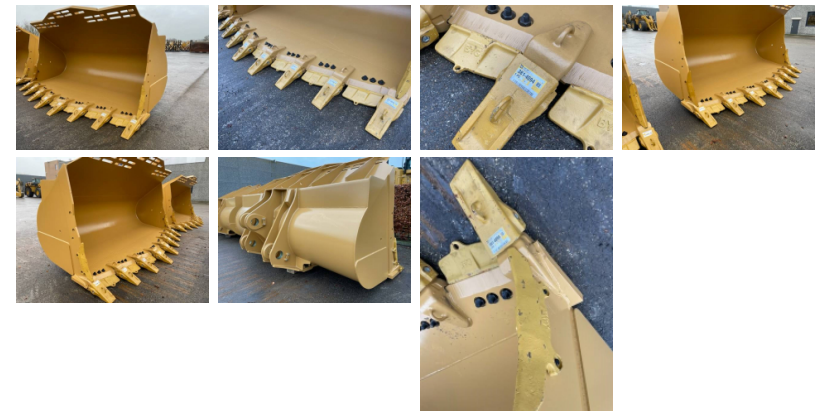

Caterpillar 988 bucket new unused Heavy Duty rockbucket

Amount of previous owners

Attachments

Body type

Brand Caterpillar

Bucket capacity cm³

Cabin type

Certificates

Extra options New/unused

Front tyres remaining %

Full service history

General grade [1 min - 5 max]

Gross Weight	kg
Inspection report	
Internal stock no.	
Latest inspection	
Machine Location	
Manufacturing / Serial number	
Maximum lift capacity	kg
Model	988 bucket new unused Heavy Duty rockbucket
Model description	
Original colour	original colour
Other information	new unused heavy duty rockbucket to fit to caterpillar 988K
	from stock in our yard
Output of the auxiliary hydraulics	l/min
Product link	
Production country	NL
Rear tyres remaining	%
Registration number	
Top speed	km/h
Transport dimensions (LxWxH)	m
Tyre brand	