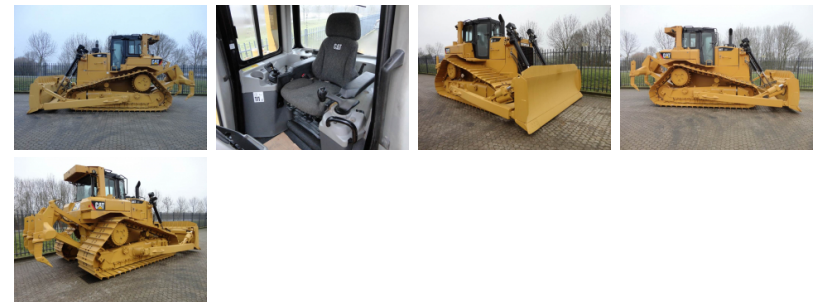

Caterpillar D6T LGP 2014 only 3660 hrs

Brand	Caterpillar
Country	Netherlands
Gross weight	22800.00 kg
Machine Location	Haften
Model	D6T LGP 2014 only 3660 hrs
Year of manufacture	2014

RIVERLAND EQUIPMENT BV