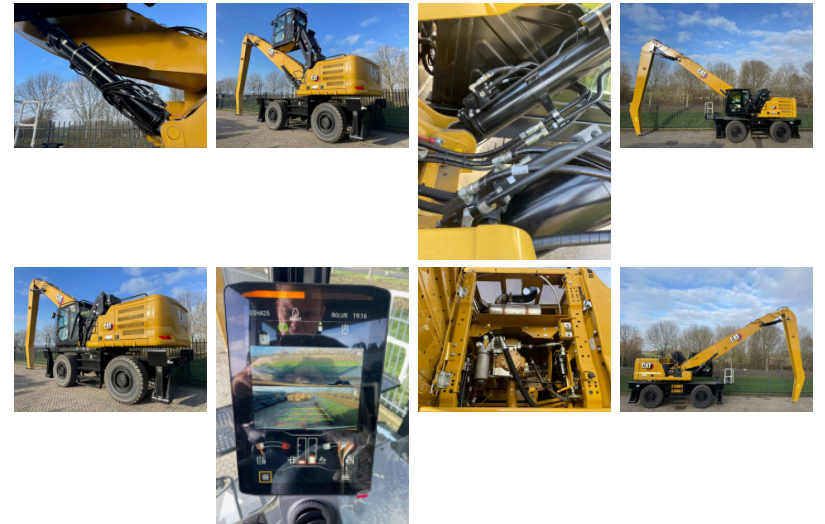

Caterpillar MH3040 demo 2022

Amount of previous owners	
Attachments	
Brand	Caterpillar
Cabin type	Elevating
Carrier type	Wheeled
Certificates	EPA, CE
Condition Info/Guarantee	
Country	Netherlands
Damaged	
Delivery terms	EXW
Dipper / stick length	cm
Emission level	
Engine	
Engine Manufacturer	
Engine output	225.00 hp
Extra options	Ex demo
Full service history	
General grade [1 min - 5 max]	5
Gross Weight	kg
Inspection report	

Internal stock no.
 Latest inspection
 Machine Location Haaften, Gelderland
 Manufacturing / Serial
 number
 Max cabin floor height cm
 Max. working load kg
 Model MH3040 demo 2022
 Model description demo machine very low hours with CE and
 EPA
 Original colour
 Other information Riverland Equipment BV offers you from
 stock : one [1] x Caterpillar MH 3040
 mobile Material Handler demo machine 50
 hours year 2022 engine 225 Hp rear view
 camera hydraulic lines for rotating
 adjustable Erops cabin with airconditioning
 MH boom and drop nose stick with twin
 stick cilinders airsuspended driverseat radio
 player with Bluetooth original colour extra
 worklights 4 pcs solid twin tires 4 pcs
 stabilizers automatic central greasing
 system road package with roadlights beacon
 workingweight 38.600 kg made in China
 factory CE certified factory EPA certified
 Package price ex works Haaften The
 Netherlands Euro