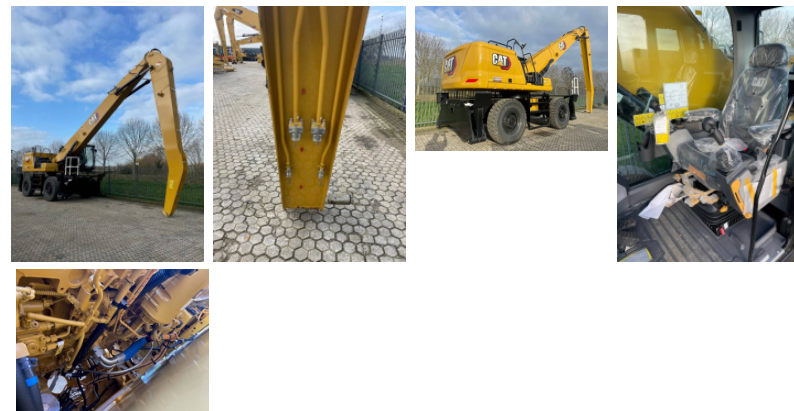

Caterpillar MH3040 demo 2022

Amount of previous owners	
Attachments	
Brand	Caterpillar
Cabin type	Elevating
Carrier type	Wheeled
Certificates	EPA, CE
Condition Info/Guarantee	
Country	Netherlands
Damaged	
Delivery terms	EXW
Dipper / stick length	cm
Emission level	
Engine	
Engine Manufacturer	
Engine output	225.00 hp
Extra options	Ex demo
Full service history	
General grade [1 min - 5 max]	5
Gross Weight	kg
Inspection report	

Internal stock no.
 Latest inspection
 Machine Location Haaften, Gelderland
 Manufacturing / Serial
 number
 Max cabin floor height cm
 Max. working load kg
 Model MH3040 demo 2022
 Model description demo machine very low hours with CE and
 EPA
 Original colour
 Other information Riverland Equipment BV offers you from
 stock : one [1] x Caterpillar MH 3040
 mobile Material Handler demo machine 50
 hours year 2022 engine 225 Hp rear view
 camera hydraulic lines for rotating
 adjustable Erops cabin with airconditioning
 MH boom and drop nose stick with twin
 stick cilinders airsuspended driverseat radio
 player with Bluetooth original colour extra
 worklights 4 pcs solid twin tires 4 pcs
 stabilizers automatic central greasing
 system road package with roadlights beacon
 workingweight 38.600 kg made in China
 factory CE certified factory EPA certified
 Package price ex works Haaften The
 Netherlands Euro