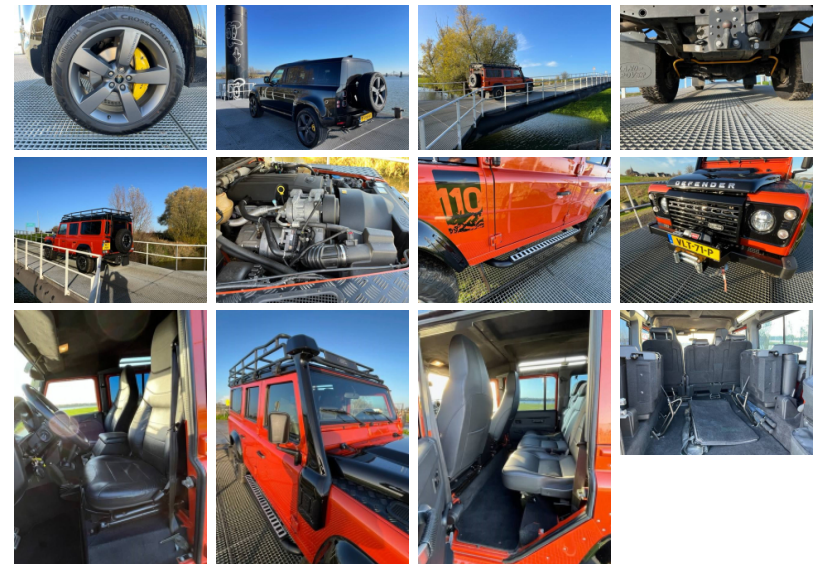

Land Rover Defender 110 Adventure new condition , full specs

Amount of previous owners	
Attachments	
Axle configuration	4 WD
Brand	Land Rover
Colour	orange
Condition Info/Guarantee	
Country	Netherlands
Damaged	
Drive	Left hand
Engine Manufacturer	
Engine displacement	cm ³
Engine output	hp
Extra options	Ex demo
Front tyres remaining	80 %
Full service history	
General grade (1 min - 5 max)	4
Gross Weight	kg
Internal stock no.	
Latest inspection	

Machine Location Haaften, Gelderland
Manufacturing / Serial
number
Meter read-out 27100.00 km
Model Defender 110 Adventure new condition , full
specs
Model description in top condition genuine Defender Adventure
110 7 seater including winch , snorkel ,
Alcantara interior , aircon
No. of doors 5 doors
Other information Attention :

one[1] x Land Rover Defender 110
Adventure Edition with Land Rover
Adventure wheels
year 2016
27.340 km only
4 x 4 driven
ABS and TCS
left hand drive
high gear box low gear box
7 seats
power windows front
heated seats
Land Rover Adventure wheels
airconditioning and heating system
interior with Alcantara livery
pull bar with step
window wiper rear
mirrors left and right
black mudguards and black roof
Land Rover roof rack
winch in the front
snorkel
side steps
sparewheel
Trek bag storage
pull bar
color Adventure orange metallic
heavy duty floormats