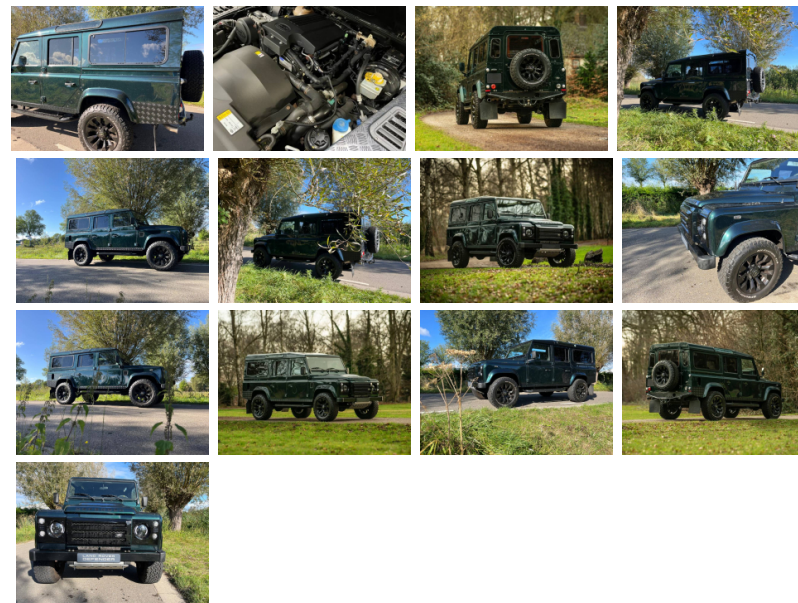

Manufacturing / Serial number

Meter read-out km

Model

Model description

No. of doors

Other information

one[1] x Land Rover Defender 110 Exclusive Edition with Land Rover Exclusive Edition wheels year 2013 137.000 km registration number VGV83D LED light package front and rear rear bumper with integrated draw bar 4 x 4 driven ABS and TCS left hand drive high gear box low gear box power windows front heated front seats heated front window airconditioning and heating system bumper with integrated pull bar window wiper rear mirrors left and right side steps sparewheel genuine European car exclusive color Aintree metallic code no 866 sawtooth design wheels 18 inch Apple Car Play with big screen Alpine radio - soundsystem central lock with remote control heavy duty floormats Price ex works Haafte The Netherlands Euro

Power type

Product link

Production country

RIVERLAND
EQUIPMENT BV

RIVERLAND EQUIPMENT BV

Hertog Karelweg 21
NL 4175 LS Haafte
The Netherlands

T: +31 418 654000

F: +31 418 651623