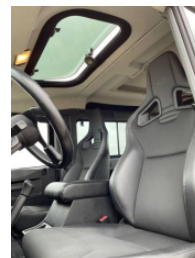

## Land Rover Defender Black Edition 2014

Amount of previous owners	
Attachments	
Axle configuration	4 WD
Brand	Land Rover
Colour	Black Edition
Condition Info/Guarantee	
Country	Netherlands
Damaged	
Drive	Left hand
Engine Manufacturer	
Engine displacement	cm3
Engine output	125.00 hp
Extra options	
Front tyres remaining	%
Full service history	
General grade (1 min - 5 max)	
Gross Weight	kg
Internal stock no.	
Latest inspection	
Machine Location	Haaften, Gelderland

Manufacturing / Serial number	
Meter read-out	72800.00 km
Model	Defender Black Edition 2014
Model description	
No. of doors	3
Other information	<p>Attention : We really love your interest in our Land Rovers and we are looking forward to your visit to us . As we have many customers within The Netherlands as well as for export outside we advertise our cars with prices excluding dutch VAT ! For some of our cars the dutch VAT have to be added ! but for several the dutch VAT is refundable and as well as for export is the dutch BPM ( luxury tax ) refundable so please contact us and let us know the country of destination and apply for the best price for the car you are interested in . We are looking forward to catch up with you . Riverland Equipment BV offers you from stock : One [1] x Land Rover Defender 90 Black Editon year 2014 , dutch registration 43.600 km 4 x 4 driven ABS and TCS airsuspension adjustable left hand drive high gear box low gear box electric windows front sunroof head light protection LED headlights side steps sliding windows rear Alpine infotainment Recaro sport seats</p>