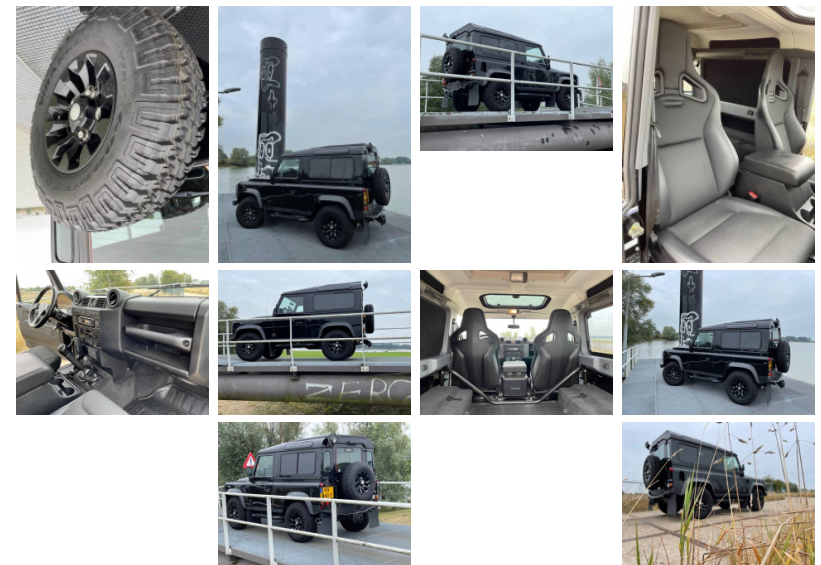

## Land Rover Defender Black Edition 2014

Amount of previous owners	
Attachments	
Axle configuration	4 WD
Brand	Land Rover
Colour	Black Edition
Condition Info/Guarantee	
Country	Netherlands
Damaged	
Drive	Left hand
Engine Manufacturer	
Engine displacement	cm3
Engine output	125.00 hp
Extra options	
Front tyres remaining	%
Full service history	
General grade (1 min - 5 max)	
Gross Weight	kg
Internal stock no.	
Latest inspection	
Machine Location	Haaften, Gelderland

Manufacturing / Serial number	
Meter read-out	72800.00 km
Model	Defender Black Edition 2014
Model description	
No. of doors	3
Other information	<p>Attention : We really love your interest in our Land Rovers and we are looking forward to your visit to us . As we have many customers within The Netherlands as well as for export outside we advertise our cars with prices excluding dutch VAT ! For some of our cars the dutch VAT have to be added ! but for several the dutch VAT is refundable and as well as for export is the dutch BPM ( luxury tax ) refundable so please contact us and let us know the country of destination and apply for the best price for the car you are interested in . We are looking forward to catch up with you . Riverland Equipment BV offers you from stock : One [1] x Land Rover Defender 90 Black Editon year 2014 , dutch registration 43.600 km 4 x 4 driven ABS and TCS airsuspension adjustable left hand drive high gear box low gear box electric windows front sunroof head light protection LED headlights side steps sliding windows rear Alpine infotainment Recaro sport seats</p>