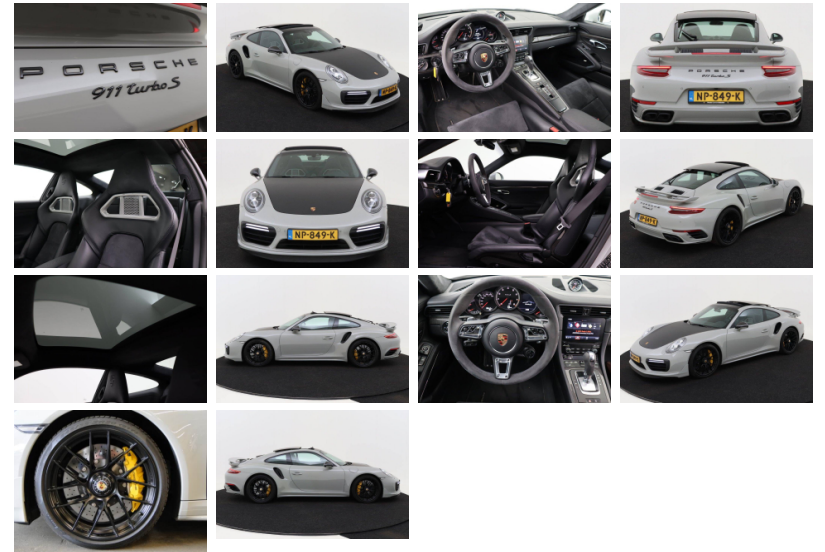

Porsche 991 Turbo S Exclusive

Amount of previous owners

Attachments

Axle configuration

Brand Porsche

Colour

Condition Info/Guarantee

Country Netherlands

Damaged

Drive

Engine Manufacturer

Engine displacement cm³

Engine output hp

Extra options

Front tyres remaining %

Full service history

General grade (1 min - 5 max)

Gross Weight kg

Internal stock no.

Latest inspection

Machine Location Haften, Gelderland

Manufacturing / Serial number	
Meter read-out	km
Model	991 Turbo S Exclusive
Model description	
No. of doors	
Other information	<p>Riverland Equipment BV offers you from first owner : Porsche 991 Turbo S Exclusiv colour new condition year 2017 65000 km 585 Hp with boost button to 605 Hp keramic brake system Aero Kit Turbo S lift system frontaxle sunroof coloured Porsche Exclusive Fashion Grey with black leather/alcantara PDK transmission Porsche Sport exhaust system Bose surround sound system Porsche PASM sportsuspension Porsche GT3RS seats carbon package rear window wiper digital radio communication system electric adjustable carbon mirrors L and R Porsche automatic climate control Porsche Communication Management system PCM Porsche navigation system Porsche Sport Chrono System light Design package Multi Functional steeringwheel for telephonefunctions bluetooth mobile Phone prepared first owner new delivered in March 2017 by official Porsche dealer Price ex</p>