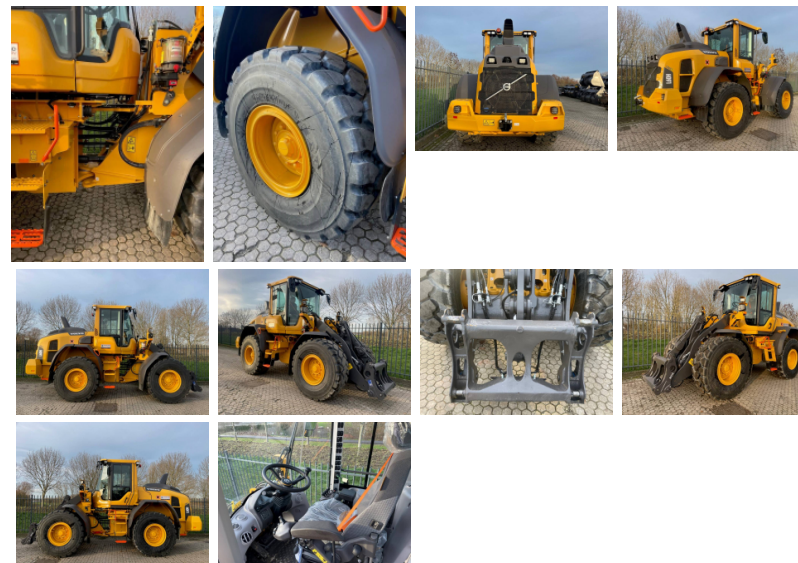

Inspection report
Internal stock no.
Latest inspection
Machine Location
Manufacturing / Serial
number
Maximum lift capacity   kg
Model
Model description
Original colour
Other information

Riverland Equipment BV offers you from stock : 1 x [one] Volvo L60H wheel loader new unused year 2022 cabin with cooled/heated and air suspended Volvo comfort seat Volvo ACC Automatic Climate Control Boom Suspension System CDC steering standard steering wheel road package Volvo hydr quick coupler 3 rd hydraulic function 4 th hydraulic function wood function Good Year 20.5R25 Reverse camara beacon toolkit extra LED lights original colour draw bar acoustic reverse alarm radio CD player with blue tooth made in Sweden factory CE certified automatic central greasing system Price ex works Haaften The Netherlands each Euro POR

Output of the auxiliary   l/min

RIVERLAND
EQUIPMENT BV

RIVERLAND EQUIPMENT BV

Hertog Karelweg 21
NL 4175 LS Haaften
The Netherlands

T: +31 418 654000

F: +31 418 651623

E: info@riverlandequipment.com