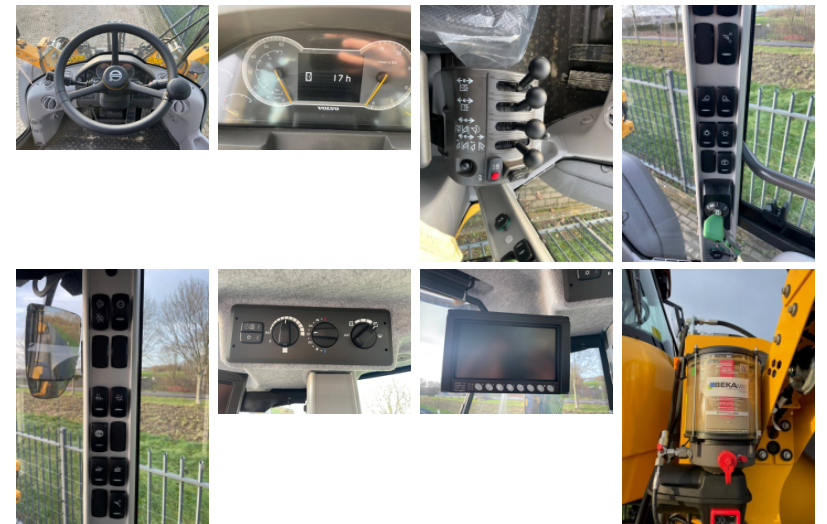

Engine output hp

Front tyres remaining %

Full service history

General grade (1 min - 5 max)

Gross Weight kg

Inspection report
Internal stock no.
Latest inspection
Machine Location
Manufacturing / Serial
number
Maximum lift capacity kg
Model
Model description
Original colour
Other information

Riverland Equipment BV offers you from stock : 1 x [one] Volvo L60H wheel loader new unused year 2022 cabin with cooled/heated and air suspended Volvo comfort seat Volvo ACC Automatic Climate Control Boom Suspension System CDC steering standard steering wheel road package Volvo hydr quick coupler 3 rd hydraulic function 4 th hydraulic function wood function Good Year 20.5R25 Reverse camara beacon toolkit extra LED lights original colour draw bar acoustic reverse alarm radio CD player with blue tooth made in Sweden factory CE certified automatic central greasing system Price ex works Haaften The Netherlands each Euro POR